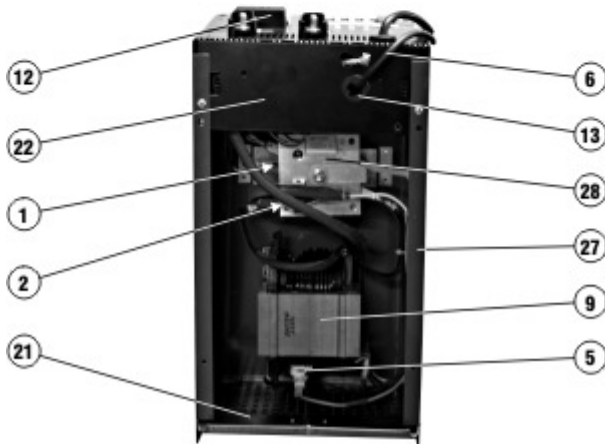

SPARE PARTS DYNAMIC 320 START 230V 12-24V key 829381[Print](#)[Close](#)

DYNAMIC_320_START__230V__12-24V ▾

Ref.	Description	Key
------	-------------	-----

1	RECTIFIER PROTECTION	112185
2	THERMOSTAT	122308
3	SWITCH	122477
4	SWITCH	122400
5	THERMOSTAT	121069
6	CABLE 10MMQ 2M- EARTH	980365
7	MAINS CABLE 3G1.5 2M SCHUKO PLUG	132310
8	AMMETER	152020
9	TRANSFORMER	169539
10	HANDWHEEL	312053
11	HANDLE	312408
12	FUSE COVER	322051
13	CABLE BUSHING	322112
14	WHEEL	322193
15	WHEEL LOCKING RING	322223
16	FRONT PANEL	322801
17	FOOT	322803
18	FRAME	322804
19	POCKET	362051
20	WHEELS AXLE	422961
21	BOTTOM	644177
22	DASHBOARD KIT	981254
23	COLORADO 150B WORK CLAMP 150A	712001
24	COLORADO 150R POSITIVE CLAMP 150A	712002
25	KIT 20 FUSES 50A	802259
26	FUSE HOLDER	980036
27	BACK PANEL KIT	980301
28	RECTIFIER KIT	990685
29	COMPLETE TERMINAL KIT D.33MM	990162
30	INSULATING WASHERS KIT	990163
31	CABLE 10MMQ 2M- POSITIVE	980317